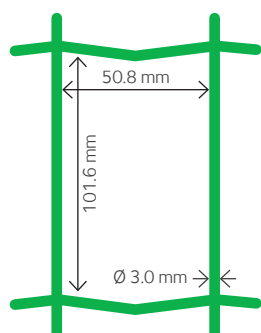

### Characteristics

Nomination	Height (cm)	Length (m)	Weight (kg)	Rolls/pallet
150-16-5	152.4	25	47.3	8
180-19-5	182.9	25	56.5	8
200-21-5	203.2	25	62.7	8

### Mesh

- ▶ 101.6 x 50.8 mm
- ▶ Horizontal and vertical wires Ø: 3.00 mm

## Dimensions

150-16-5

180-19-5

200-21-5