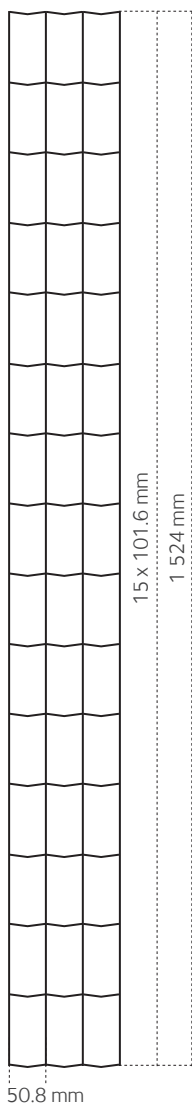

### Product description

### Characteristics

Nomination	Height (cm)	Length (m)	Weight (kg)	Rolls/pallet
150-16-5	152.4	25	47.3	8
180-19-5	182.9	25	56.5	8
200-21-5	203.2	25	62.7	8

### Mesh

- ▶ 101.6 x 50.8 mm
- ▶ Horizontal and vertical wires Ø: 3.00 mm

## Dimensions

150-16-5

180-19-5

200-21-5