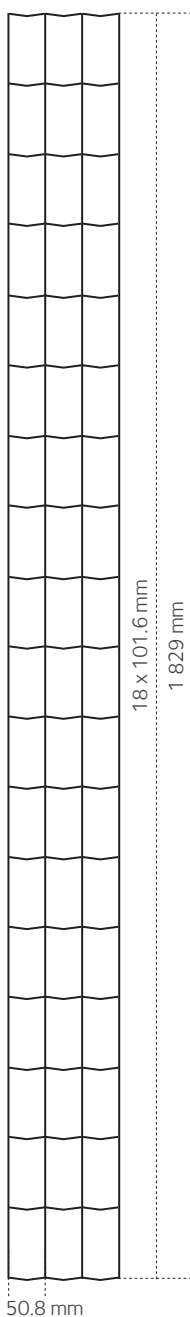

### Product description

### Characteristics

Nomination	Height (cm)	Length (m)	Weight (kg)	Rolls/pallet
150-16-5	152.4	25	47.3	8
180-19-5	182.9	25	56.5	8
200-21-5	203.2	25	62.7	8

### Mesh

- ▶ 101.6 x 50.8 mm
- ▶ Horizontal and vertical wires Ø: 3.00 mm

## Dimensions

150-16-5

180-19-5

200-21-5