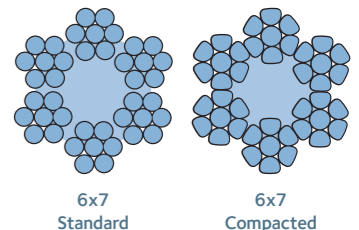

Our latest innovations

FLC track ropes with optical fibres for data transmission

Passengers cableways

Aerial ropeways

2Z 41 FWL

Surface lifts

6x7
Standard

6x7
Compacted